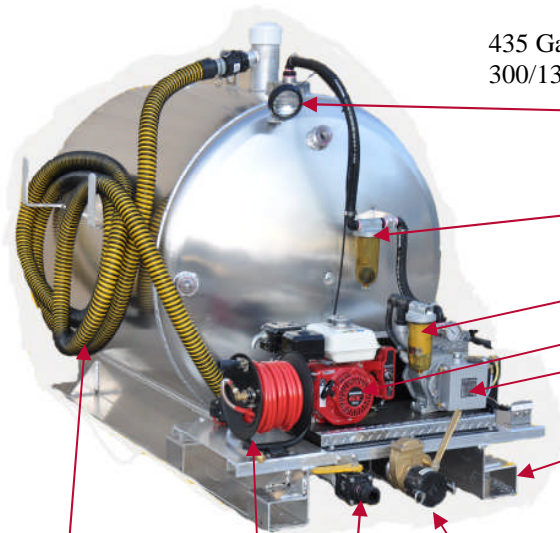

866-789-9440

1835 W Union Ave Unit 1
Sheridan, CO. 80110

**Aluminum Slide-In Units
Portable Restroom and Grease Collection
300-1000 Gallon Capacity
Single and Two Compartment Tanks**

435 Gallon Unit
300/135

- Work light
- Secondary Moisture Trap
- Oil Catch Filter
- Electric Start Honda 5.5 HP
- Conde or Masport Pumps
- Fork Lift Pockets

30' Tiger Tail hose
with Valve & Wand

2" Bucket Fill 3" Dump

50' Hose reel

Shur Flow Water Pump

IN STOCK READY TO SHIP

Available options:
Heated Tank, 20" Manways, Multiple Pump and Engine sizes
Second service, Multiple engine locations,
42",48" & 54"Diameters

200 Services
FREE DEODORANT
With Purchase of your
Slide -In Unit