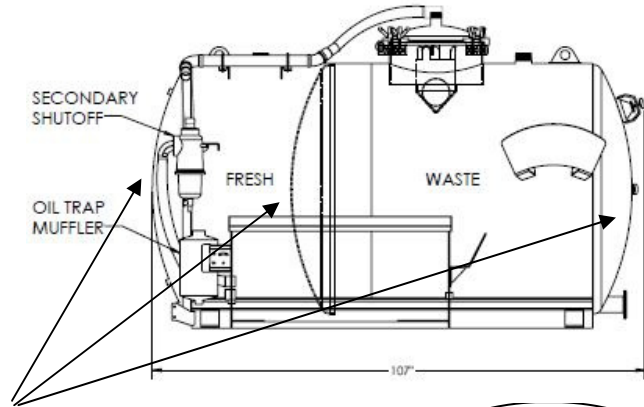

# THE SLIDE IN WAREHOUSE

950 Gallon Capacity - 650 Gallon Waste / 300 Gallon Fresh

888-445-4892

950 Gallon Slide in Tank  
650/300  
Honda 9 HP Electric Start  
Conde SDS 6 (115 CFM)  
Pump, Vacuum & Pressure  
Secondary moisture trap, oil  
catch muffler  
30' Tiger Tail hose with wand  
and 90 Degree angle valve  
Wash down pump, 50' of gar-  
den hose with nozzle  
3" Dump

Full flanged and dished heads, made like a big vacuum truck. Oil field work, rough road, no road?

950 gallon fits on a 10' flat bed

Are you legal? Any tank over 1000 gallons, a tanker endorsement is required. ..Stay Legal